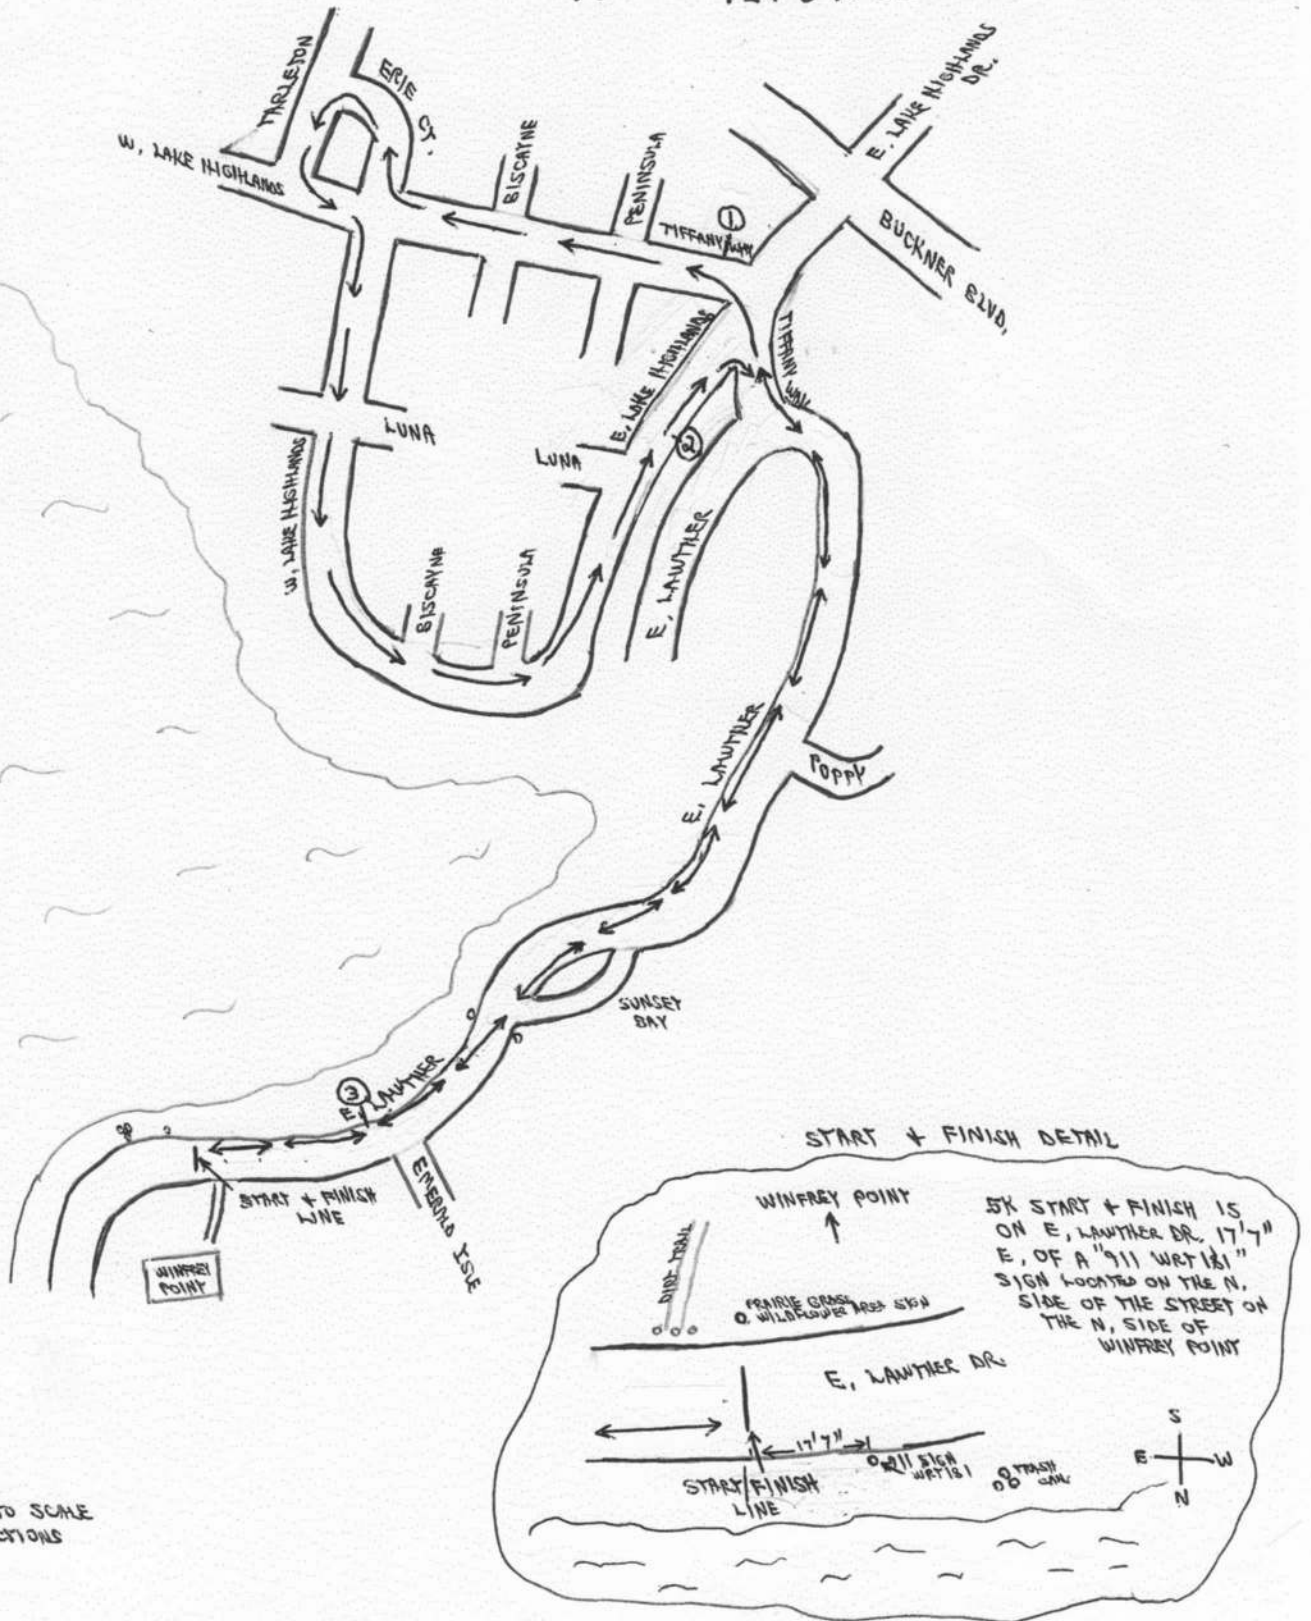

WHITE ROCK 5K RACE  
WHITE ROCK LAKE - DALLAS TEXAS  
MEASURED BY PAT CRESHER  
FEBRUARY 19, 2010

TX10033ETM

EFFECTIVE 02.22.10  
To 12.31.20

\* MAP IS NOT TO SCALE  
NO RESTRICTIONS